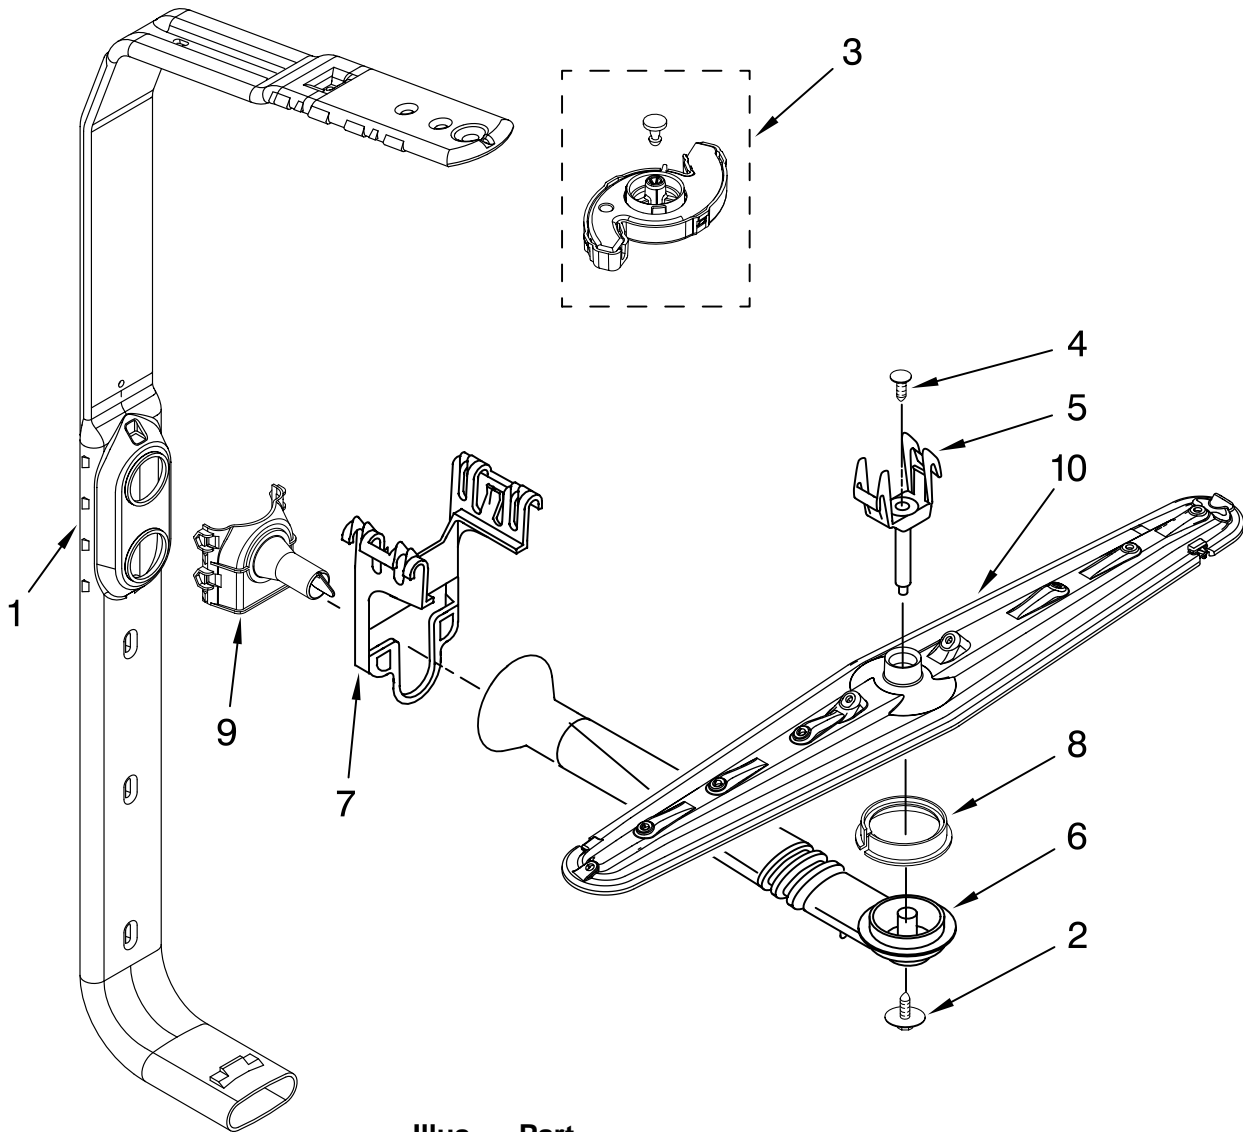

UPPER WASH AND RINSE PARTS

For Models: KUDC03ITBL2, KUDC03ITBS2
(Black) (Stainless)

Illus. No.	Part No.	DESCRIPTION

1	W10077896	Feed Tube Assembly (Also Includes Item 3)
2	8533889	Screw
3	8557720	Sprayarm, 3rd Level
4	W10118464	Cover, Screw
5	W10082867	Mount
6	W10082833	Manifold
7	W10082832	Hanger
8	8268433	Seal, Sprayarm
9	W10077923	Nozzle-Feed
10	W10082841	Sprayarm

FOR ORDERING INFORMATION REFER TO PARTS PRICE LIST